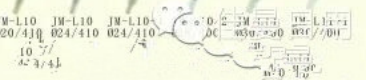

SCREW MICROSPRAYER 螺口喷头

LOTION PUMP 乳液泵