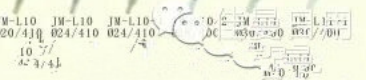

24mm Fine Mist Sprayer Ribbed Closure Pump Sprayer

Specifications :

Detail Introduction :

24mm Fine Mist Sprayer Ribbed Closure Pump Sprayer

Discharge rate:
0.15-0.2ml/T

SCREW MICROSPRAYER 螺口喷头

LOTION PUMP 乳液泵

<p>LOTTION PUMP 乳液泵</p> <p>LEFT-RIGHT LOTION PUMP 开关泵</p>					
					
					
					
					
					
					
					
					
					
					
					
					
					
					
					
					
					
					
					
					
					

SMOOTH

JM-T01 to JM-T06