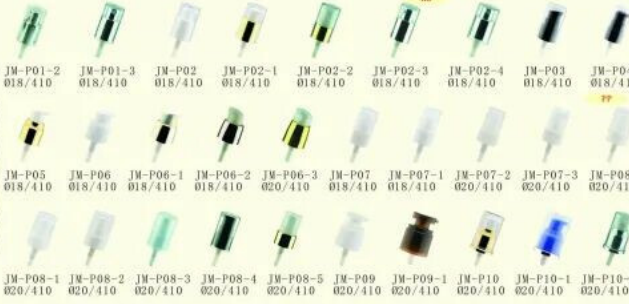

28410 Plastic Trigger Sprayer for Garden

Specifications :

Detail Introduction :

28410 Plastic Trigger Sprayer for Garden

JD-102A

Discharge rate:

2.0±0.2ml/T

Closure:24/410,28/410

SCREW MICROSPRAYER 螺口喷头

LOTION PUMP 乳液泵

FOAM TRIGGER SPRAYER 泡沫喷枪

MINI TRIGGER 小老鼠喷枪

TREATMENT PUMP 粉泵

TREATMENT PUMP 粉泵

PLASTIC CAP 塑料盖子

METAL CAP 电镀盖子

ALUMINUM CAP 电镀铝盖子