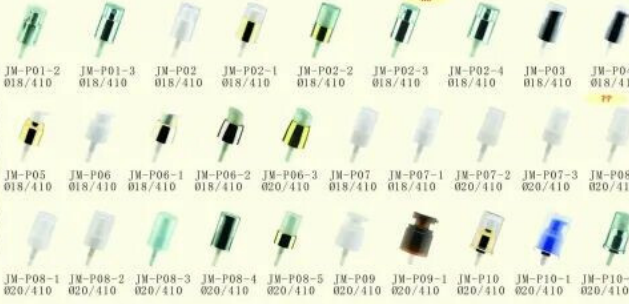

28410 Soap Dispenser Pump Lotion Pump For Hand Washing

Specifications :

Detail Introduction :

28410 Soap Dispenser Pump Lotion Pump For Hand Washing

JD-301C

Discharge rate:

2.0±0.2ml/T

Closure:24/410,28/410

FOAM TRIGGER SPRAYER 泡沫喷枪

MINI TRIGGER 小老鼠喷枪

TREATMENT PUMP 粉泵

TREATMENT PUMP 粉泵

PLASTIC CAP 塑料盖子

METAL CAP 电镀盖子

ALUMINUM CAP 电镀铝盖子