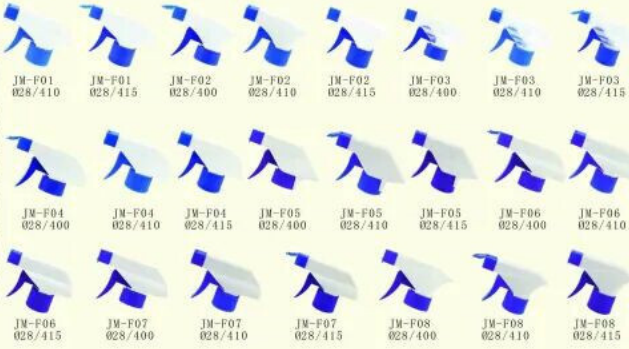

Aluminum Fine Mist Sprayers Cosmetic Spray Perfume Pump For Bottle

Specifications :

Detail Introduction :

Aluminum Fine Mist Sprayers Cosmetic Spray Perfume Pump For Bottle

Discharge rate:
0.15-0.2ml/T

SCREW MICROSPRAYER 螺口喷头

LOTION PUMP 乳液泵

FOAM TRIGGER SPRAYER 泡沫喷枪

MINI TRIGGER 小老鼠喷枪

TREATMENT PUMP 粉泵

TREATMENT PUMP 粉泵

PLASTIC CAP 塑料盖子

LONGSTAR
028/410

METAL CAP 电镀盖子

ALUMINUM CAP 电镀铝盖子