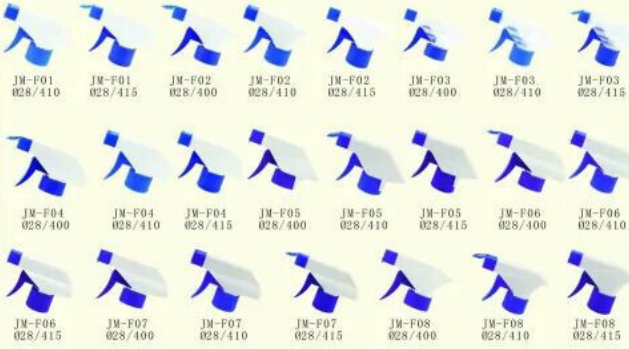

FOAM TRIGGER SPRAYER 泡沫喷枪

JM-F01 028/410 JM-F01 028/415 JM-F02 028/400 JM-F02 028/410 JM-F02 028/415 JM-F03 028/400 JM-F03 028/410 JM-F03 028/415
JM-F04 028/400 JM-F04 028/410 JM-F04 028/415 JM-F05 028/400 JM-F05 028/410 JM-F05 028/415 JM-F06 028/400 JM-F06 028/410
JM-F06 028/415 JM-F07 028/400 JM-F07 028/410 JM-F07 028/415 JM-F08 028/400 JM-F08 028/410 JM-F08 028/415