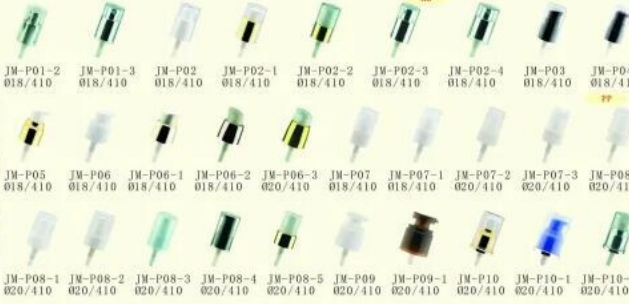

TREATMENT PUMP 粉泵

TREATMENT PUMP 粉泵

PLASTIC CAP 塑料盖子