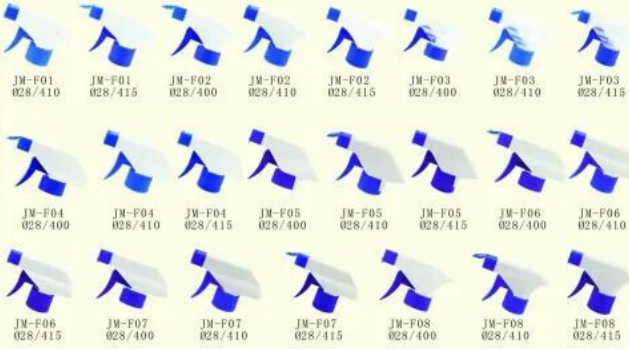

lotion pump 24 410 white lotion dispenser pump

Specifications :

Detail Introduction :

lotion pump 24 410 white lotion dispenser pump

JD-301D

Discharge rate:

2.0±0.2ml/T

Closure:24/410,28/410

SCREW MICROSPRAYER 螺口喷头

LOTION PUMP 乳液泵

<p>LOTTION PUMP 乳液泵</p> <p>LEFT-RIGHT LOTION PUMP 开关泵</p>					
					
					
					
					
					
					
					
					
					
					

TRIGGER SPRAYER 手扣式喷头

FOAM TRIGGER SPRAYER 泡沫喷枪

MINI TRIGGER 小老鼠喷枪

TREATMENT PUMP 粉泵

TREATMENT PUMP 粉泵

PLASTIC CAP 塑料盖子

METAL CAP 电镀盖子

ALUMINUM CAP 电镀铝盖子