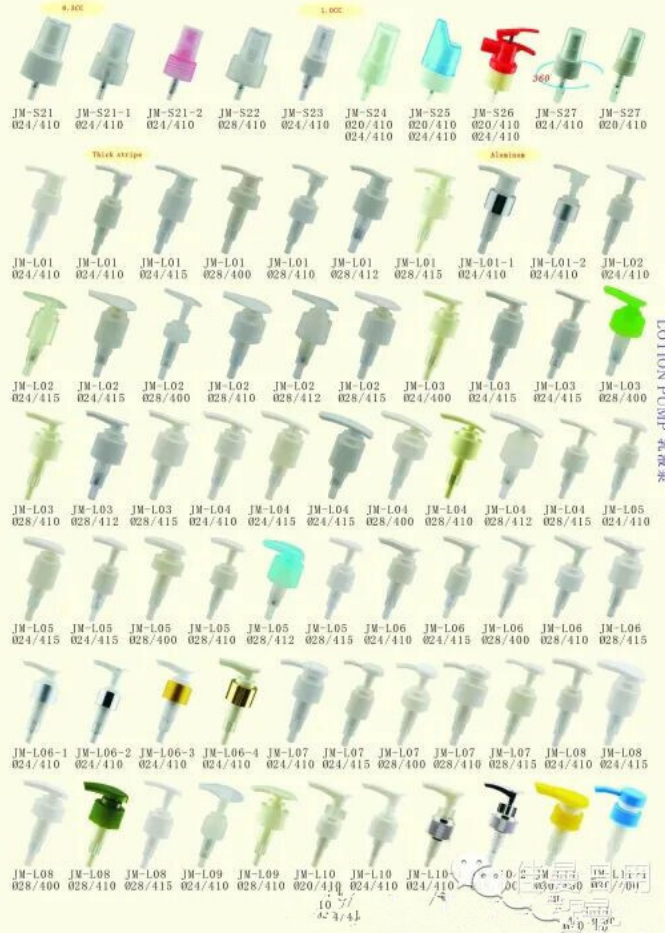

lotion pump 24 410 white lotion dispenser pump

Specifications :

Detail Introduction :

lotion pump 24 410 white lotion dispenser pump

JD-301D

Discharge rate:

2.0±0.2ml/T

Closure:24/410,28/410

SCREW MICROSPRAYER 螺口喷头

LOTION PUMP 乳液泵

<p>LOTTION PUMP 乳液泵</p> <p>LEFT-RIGHT LOTION PUMP 开关泵</p>					
					
					
					
					
					
					
					
					
					
					

TRIGGER SPRAYER 手扣式喷头

FOAM TRIGGER SPRAYER 泡沫喷枪

MINI TRIGGER 小老鼠喷枪

TREATMENT PUMP 粉泵

TREATMENT PUMP 粉泵

PLASTIC CAP 塑料盖子

METAL CAP 电镀盖子

ALUMINUM CAP 电镀铝盖子