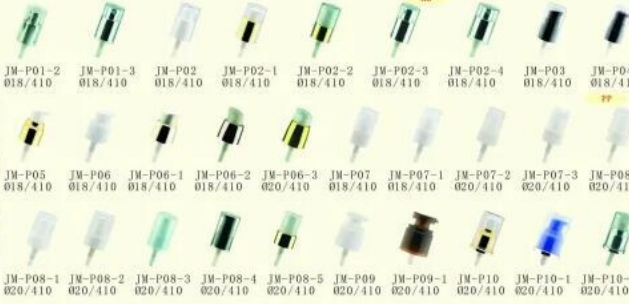

lotion pump 24 410 white lotion dispenser pump

Specifications :

Detail Introduction :

lotion pump 24 410 white lotion dispenser pump

JD-301D

Discharge rate:

2.0±0.2ml/T

Closure:24/410,28/410

SCREW MICROSPRAYER 螺口喷头

LOTION PUMP 乳液泵

<p>LOTTION PUMP 乳液泵</p> <p>LEFT-RIGHT LOTION PUMP 开关泵</p>					
					
					
					
					
					
					
					
					
					
					

TRIGGER SPRAYER 手扣式喷头

FOAM TRIGGER SPRAYER 泡沫喷枪

MINI TRIGGER 小老鼠喷枪

TREATMENT PUMP 粉泵

TREATMENT PUMP 粉泵

PLASTIC CAP 塑料盖子

METAL CAP 电镀盖子

ALUMINUM CAP 电镀铝盖子