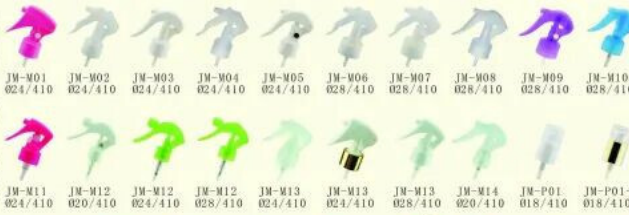

lotion pump 24 410 white lotion dispenser pump

Specifications :

Detail Introduction :

lotion pump 24 410 white lotion dispenser pump

JD-301D

Discharge rate:

2.0±0.2ml/T

Closure:24/410,28/410

SCREW MICROSPRAYER 螺口喷头

LOTION PUMP 乳液泵

<p>LOTTION PUMP 乳液泵</p> <p>LEFT-RIGHT LOTION PUMP 开关泵</p>					
					
					
					
					
					
					
					
					
					
					

TRIGGER SPRAYER 手扣式喷头

FOAM TRIGGER SPRAYER 泡沫喷枪

MINI TRIGGER 小老鼠喷枪

TREATMENT PUMP 粉泵

TREATMENT PUMP 粉泵

PLASTIC CAP 塑料盖子

METAL CAP 电镀盖子

ALUMINUM CAP 电镀铝盖子