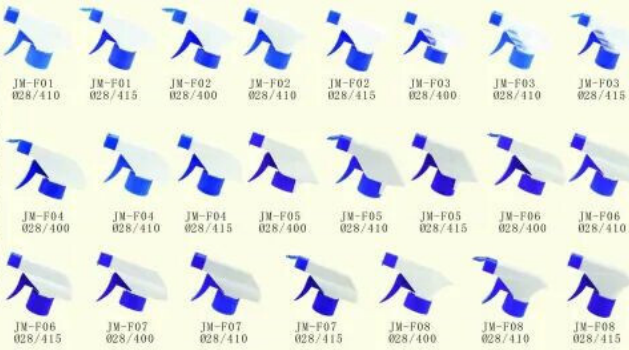

FOAM TRIGGER SPRAYER 泡沫喷枪